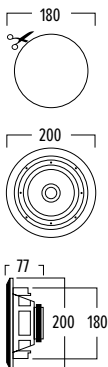

description	multiroom amplifier - class D, 2 x 50 W RMS (4Ω) THD 0,03% @1kHz 1W
internet radio	> 10 000 stations worldwide
music services	Spotify Connect, Tuneln, vTuner, Deezer, Tidal, Qobuz, ... Bluetooth 5.0 Apple AirPlay NAS via UPnP/dlna
input	stereo RCA, optical, microUSB (DAC), USB (mass storage)
output	stereo RCA + subwoofer
tone control	volume, treble, bass
functions	alarm function / sleep timer
internet connection	LAN 10/100Mbit and Wi-Fi 802.11 b/g/n
control	4STREAM app (iOS + Android)
power supply	110 V - 240 V
dim. (h x w x d)	40 x 146 x 158mm
weight	0,54kg

DIMENSIONS

TECHNICAL SPECIFICATIONS

range	<50m ²
system	2-way coaxial
woofer	5,25" aluminium cone rubber edge
tweeter	0,75" neodymium alu dome
amp power	10 - 100W (recommended)
sensitivity	88dB
impedance	8Ω
frequency range	60Hz - 20kHz
dim. cut-out (Ø)	180mm
dimensions (Ø x d)	200 x 80mm
weight / piece	1,10kg
composition	ABS / aluminium grill
colour	white
features	paintable grill splash-proof
options	acoustic kit (KITR04) black grill (GRILLHPR0525B)