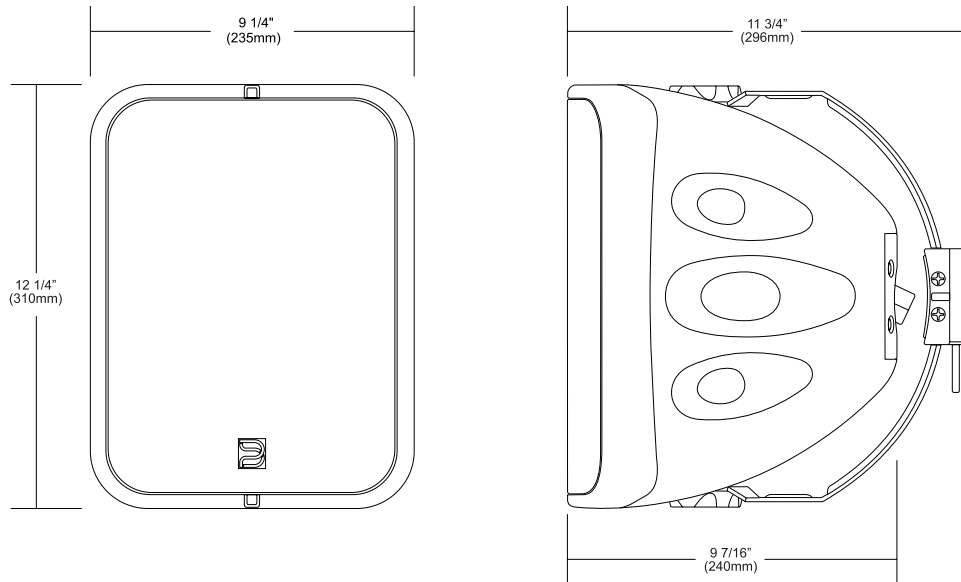

SPECIFICATIONS

CONNECTIVITY

AUDIO		Network	
Supported File Formats	MP3, AAC, WMA, OGG, WMA-L, ALAC, OPUS	USB	Gigabit Ethernet RJ45
Hi-Res formats	FLAC, MQA, WAV, AIFF		
Native Sampling Rates	32 - 192kHz	Power	1 x Type-A port for connection to USB memory sticks (Fat32 or NTFS formatted) and supported peripherals 1 x Type-B (mini) for product servicing
Bit Depths	16 - 24		
PERFORMANCE		Power	PoE+ IEEE 802.3at Type 2 (30W) PoE++ IEEE 802.3bt Type 3 (60W)
Frequency Response	45Hz-23kHz	USER INTERFACE	
Distortion	THD+N - 0.095% (20hz-20khz at Rated Power)	Mobile Operating System	BluOS - Free Android and iOS App Available Online at Google Play and Apple App Store
Power Output	20 Watts @ 30 Watts PoE 40 Watts @ 60 Watts PoE	GENERAL	
Speakers	1 x 6.5" (165mm), Woofer 1 x 1" (25mm), Tweeter	Processor	ARM® CORTEX™ A9, 1 GHz
Supported Operating Systems	Plays music from network shares on the following desktop operating systems: Microsoft Windows XP, 2000, Vista 7-10, Apple Macintosh 7-10	Unit Weight	4.56kg / 10.05 lbs
Free Internet Radio	TuneIn Radio, iHeartRadio, Calm Radio, Radio Paradise, LiveXLive	Gross Dimensions	9 1/4" x 12 1/4 x 11.3/4 inches / 235 x 310 x 296mm
Supported Cloud Services	Spotify, Amazon Music, TIDAL, Deezer, Qobuz, HighResAudio, Murfie, Napster, KKBox, Bugs, Taihe, Custom Channels, Music ZONE, SoundMachine	Power Consumption (Idle)	3.3 Watts
Integration Partners	Control4, RTI, Crestron, URC, push, iPort, ELAN, Lutron, roon	Storage Environment	-10° C to 50° C, 20% to 80% relative humidity
Album Art	JPG	Operating Environment Indoor/Outdoor	0° to 40° C IP56* rating
		Finish	Available in white or black matte

*With Port Plug Installed