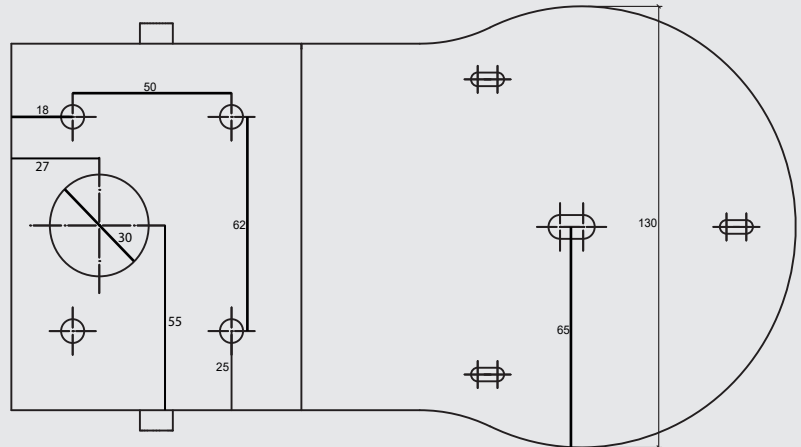

AV-MT200-W/ AV-MT200-B

Avonic Wall Mount Black/White for CM40 & CM60 series

Wall mount for Avonic CM40 & CM60 series cameras. Mounting plates are available in black and white.

3D View

Top view

Rear View

Side View

General specifications

Color	Black, White
Dimensions product	2370 x 60 x 130 mm
Weight	1.060 kg
Included	AV-MT200-W or AV-MT200-B

Versions

Black	AV-MT200-B
White	AV-MT200-W