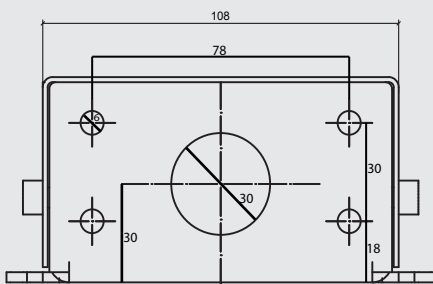

AV-MT200-W/ AV-MT200-B

Avonic Wall Mount Black/White for CM40 & CM60 series

Wall mount for Avonic CM40 & CM60 series cameras. Mounting plates are available in black and white.

3D View

Top view

Rear View

Side View

General specifications

Color	Black, White
Dimensions product	2370 x 60 x 130 mm
Weight	1.060 kg
Included	AV-MT200-W or AV-MT200-B

Versions

Black	AV-MT200-B
White	AV-MT200-W