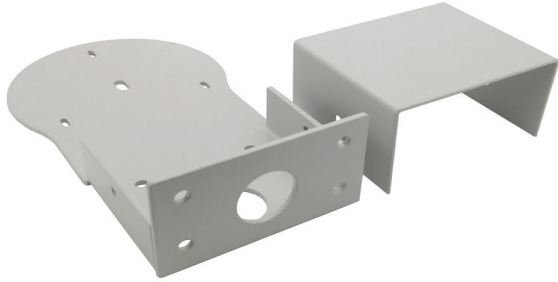

AV-MT200-W/ AV-MT200-B

Avonic Wall Mount Black/White for CM40 & CM60 series

Wall mount for Avonic CM40 & CM60 series cameras. Mounting plates are available in black and white.

3D View

Top view

Rear View

Side View

General specifications

Color	Black, White
Dimensions product	2370 x 60 x 130 mm
Weight	1.060 kg
Included	AV-MT200-W or AV-MT200-B

Versions

Black	AV-MT200-B
White	AV-MT200-W