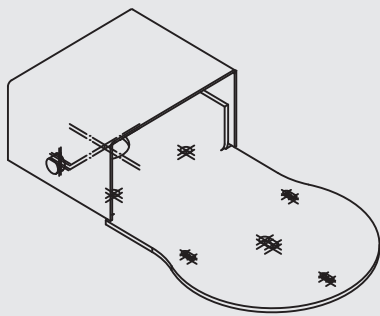

AV-MT200-W/ AV-MT200-B

Avonic Wall Mount Black/White for CM40 & CM60 series

Wall mount for Avonic CM40 & CM60 series cameras. Mounting plates are available in black and white.

3D View

Top view

Rear View

Side View

General specifications

Color	Black, White
Dimensions product	2370 x 60 x 130 mm
Weight	1.060 kg
Included	AV-MT200-W or AV-MT200-B

Versions

Black	AV-MT200-B
White	AV-MT200-W