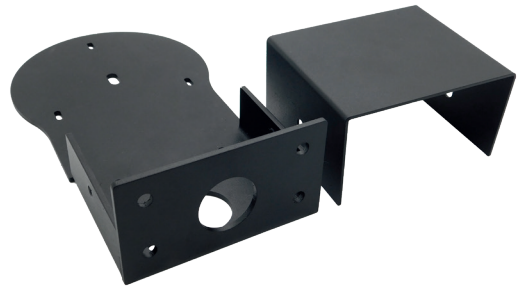

AV-MT200-W/ AV-MT200-B

Avonic Wall Mount Black/White for CM40 & CM60 series

Wall mount for Avonic CM40 & CM60 series cameras. Mounting plates are available in black and white.

3D View

Top view

Rear View

Side View

General specifications

Color	Black, White
Dimensions product	2370 x 60 x 130 mm
Weight	1.060 kg
Included	AV-MT200-W or AV-MT200-B

Versions

Black	AV-MT200-B
White	AV-MT200-W