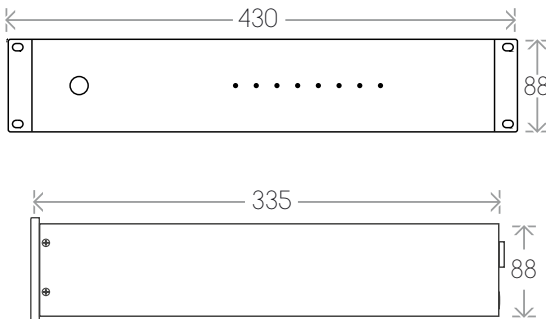

output power	50 Watt / channel @ 8 Ω
bridged power output	150 watts / channel @ 4 Ω
frequency range	20 Hz - 20 kHz (+/- 3dB)
channels	8 channel, 4 zones
input	stereo RCA (bus input 1 & 2 + locale), trigger in
output	stereo RCA (bus output 1 & 2), trigger out
safety	overvoltage, short-circuit, thermal
power supply	AC 220 - 240 V / AC 100 - 120 V 60 Hz
dim. (h x w x d)	88 x 430 x 335mm
weight	9,5kg

AMP850

MULTI-CHANNEL AMPLIFIER

The AMP850 is a multi-channel amplifier that allows you to drive up to eight (mono) or four (stereo) speaker zones. Each stereo loudspeaker zone is allocated the generous power of 2 x 50 watts. The AMP850 serves as the powerhouse of an existing multiroom system or you can use it in combination with our Smart Zone 4 or Smart Stream. In different rooms, you can control the sound with local volume controls (from our N-VOLST range).