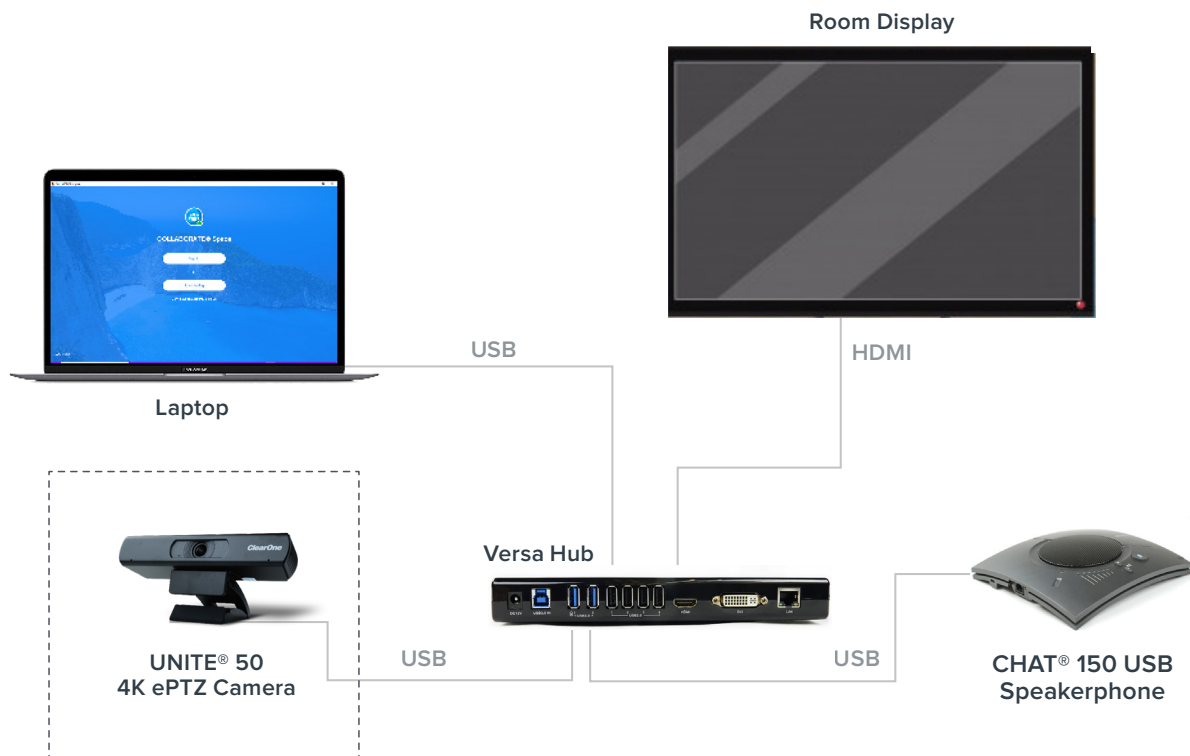

Aura Professional Home Office Solution

Dramatically enhances the audio and video experience for any **cloud-based video collaboration** application for your **professional home office**

Highlights

- ✦ 4K video, auto-focus, and 3x digital zoom.
- ✦ 120° ultra-wide angle field-of-view.
- ✦ Wide dynamic range support for optimal image capture.
- ✦ Super-high SNR with advanced 2D and 3D noise reduction.
- ✦ Full-function USB 3.0 interface for video and power.
- ✦ Control the camera's functions via IR remote or UVC protocol.
- ✦ Easily mounted on monitors using standard damping rotary-shaft support.
- ✦ Compatible with popular applications such as COLLABORATE® Space, Microsoft® Teams, WebEx™, Zoom™, Google® Meet™, and more.
- ✦ FREE COLLABORATE® Space lifetime subscription — ClearOne's high quality, award winning cloud-based video collaboration application.

Aura Professional Home Office Application

Complete your **UNITE® 50 4K ePTZ Camera** setup by adding other ClearOne Aura products

Specifications

- + AUR-2100-0065 UNITE® 50 4K ePTZ Camera

INCLUDES

- + Free COLLABORATE® Space lifetime subscription

VIDEO

- + VIDEO FORMATS: 4K30, 1080p30, 1080p25, 720p30, 720p25, 960x540p30, 960x540p25, 640x360p30, 640x360p25, etc.
- + 4K: down-compatible with 1080p30 and 720p
- + Sensor: 1/2.5", CMOS, Effective pixel: 8.29M
- + Scanning mode: Progressive
- + Lens: Focus: f=2.8 mm, FOV: 120°
- + Focus mode: Auto Focus
- + Minimal illumination: 0.05 Lux @ (F1.8, AGC ON)
- + Shutter: 1/30 s – 1/10000 s
- + White balance: auto, indoor, outdoor, One-push, manual
- + Backlight compensation: Supported
- + Digital Noise Reduction: 2D & 3D
- + Horizontal angle of view: Wide angle up to 120°
- + Electronic Pan Tilt Zoom
- + Installation: Equipped with damping rotary shaft bracket to fit almost any display