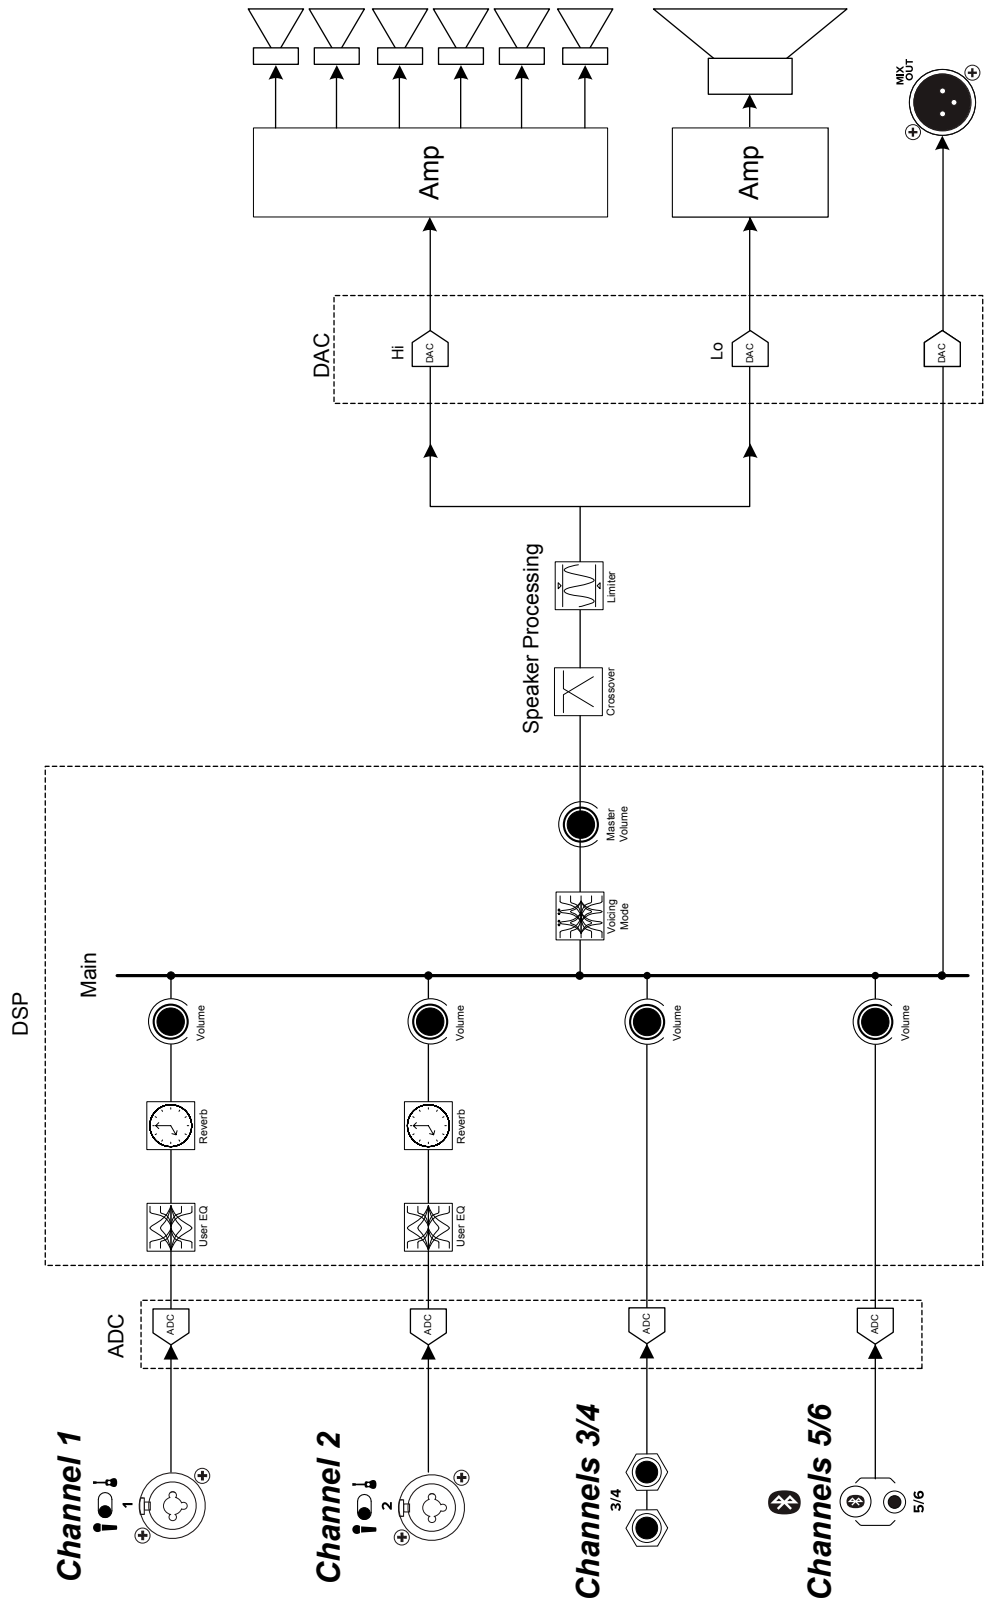

SRM-FLEX BLOCK DIAGRAM