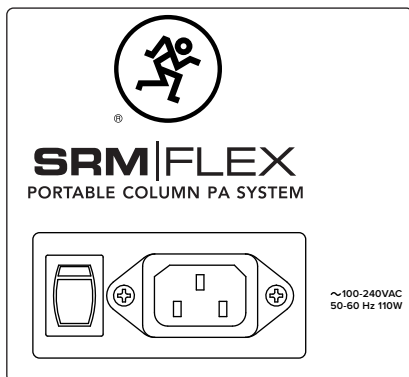

SRM-FLEX TOP AND REAR PANELS

Electronic files for this product are available at:
www.mackie.com

Specification Sheet	SRM-Flex_SS.PDF
Owner's Manual	SRM-Flex_OM.PDF

LOUD Audio, LLC. is always striving to improve our products by incorporating new and improved materials, components, and manufacturing methods. Therefore, we reserve the right to change these specifications at any time without notice.

"Mackie" and the "Running Man" figure are registered trademarks of LOUD Audio, LLC. All other brands mentioned are trademarks or registered trademarks of their respective holders, and are hereby acknowledged.