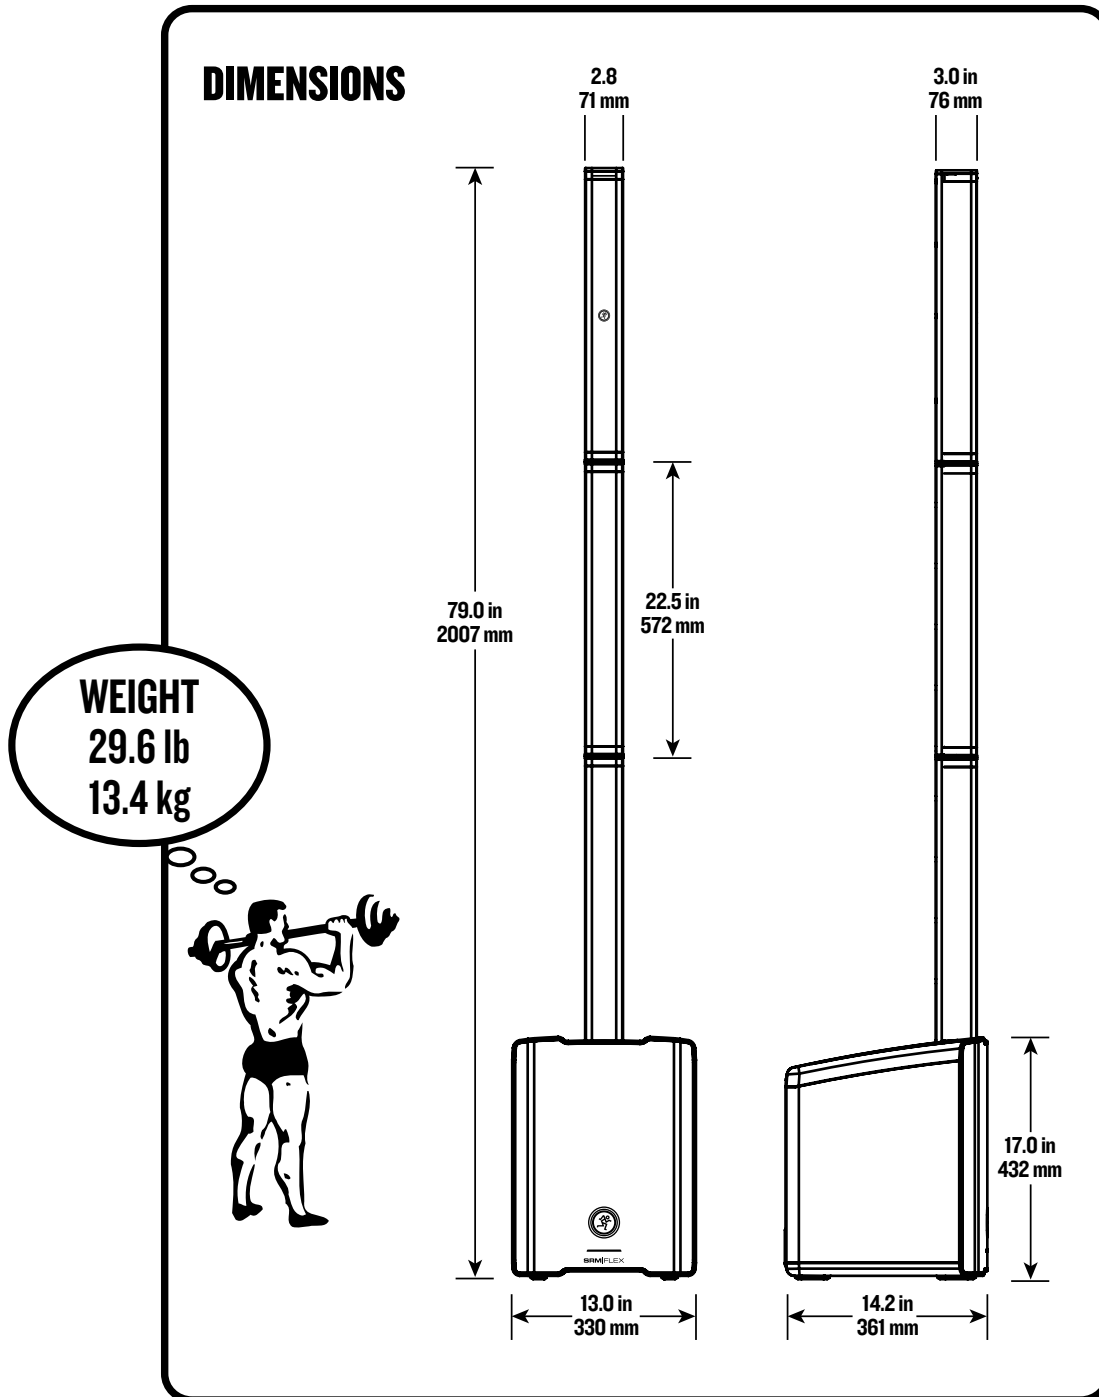

SRM-FLEX DIMENSIONS