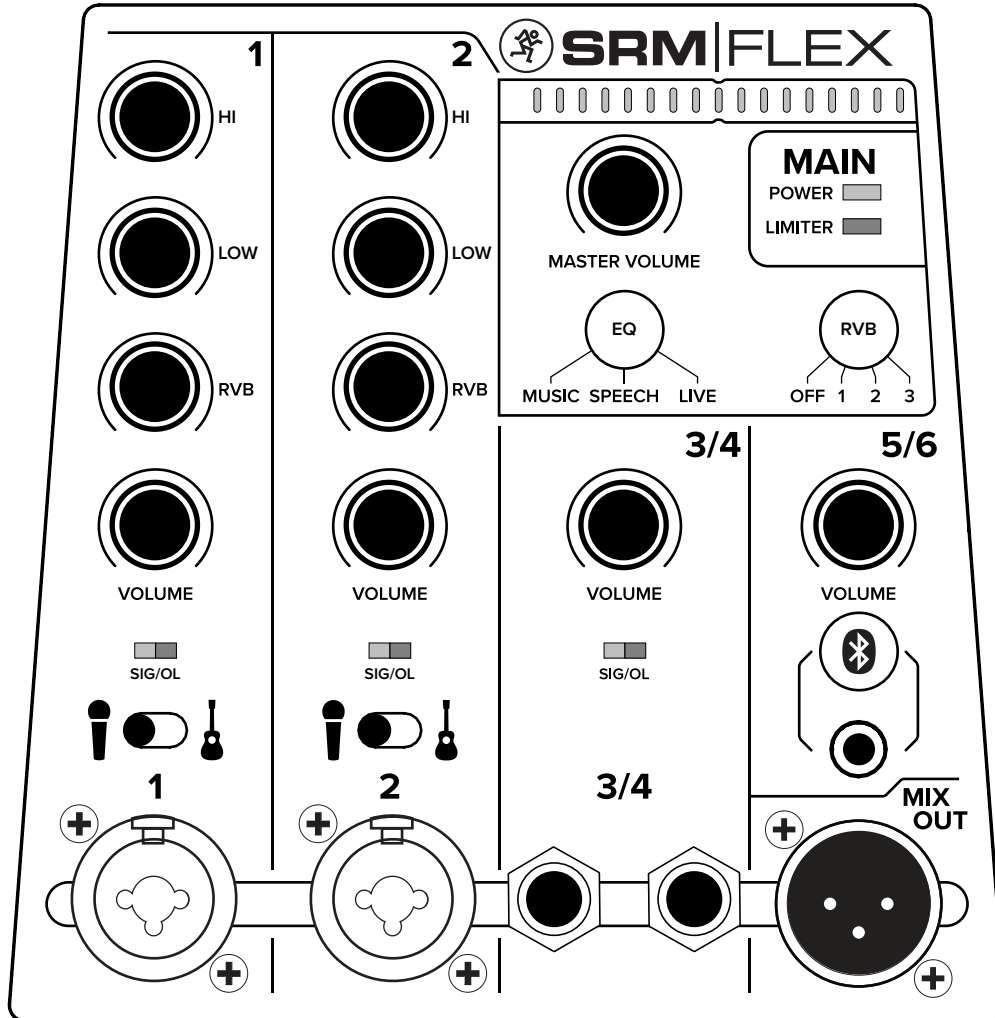

SRM-FLEX TOP AND REAR PANELS

Electronic files for this product are available at:
www.mackie.com

Specification Sheet	SRM-Flex_SS.PDF
Owner's Manual	SRM-Flex_OM.PDF

LOUD Audio, LLC. is always striving to improve our products by incorporating new and improved materials, components, and manufacturing methods. Therefore, we reserve the right to change these specifications at any time without notice.

"Mackie" and the "Running Man" figure are registered trademarks of LOUD Audio, LLC. All other brands mentioned are trademarks or registered trademarks of their respective holders, and are hereby acknowledged.