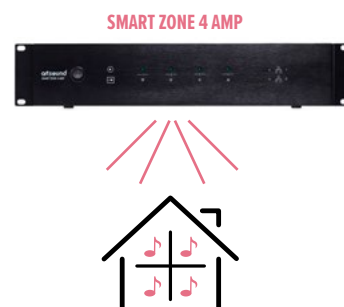

EXPANSIONS

STREAMING PRE-AMPLIFIER

1 ZONE

The **SMART STREAM** expands your existing music system into the world of streaming: internet radio, Spotify, Apple AirPlay etc. You pair it with an amplifier that can power multiple speakers in 1 zone. On top of that, the SMART STREAM has a whole range of inputs and outputs for all your other devices (TV, record player, laptop). You can operate it with your tablet or smartphone.

STREAMING PRE-AMPLIFIER

4 ZONES

The **SMART ZONE 4** is a streaming pre-amplifier for 4 zones/rooms. You pair it with a (multiroom) amplifier that can power multiple speakers in different zones, such as the AMP850. For each zone, you can choose any music source: internet radio, Spotify, Apple AirPlay ... and a whole range of inputs and outputs for all your other devices (TV, record player, laptop). You can operate it with your tablet or smartphone.

STREAMING AMPLIFIER

4 ZONES

The **SMART ZONE 4 AMP** is an all-in streaming amplifier that produces 2 x 50 watts for each of its four zones. For each zone, you can choose any music source: internet radio, Spotify, Apple AirPlay etc. and you'll find a whole range of inputs and outputs for all your other devices (TV, record player, laptop). You can operate it with your tablet or smartphone.