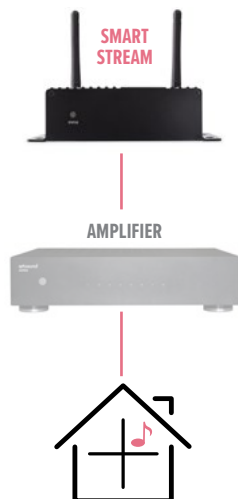

FL501
10 - 100W
200 x 70 mm (Ø x d)
paintable grill

2 SPLASH-PROOF IN-WALL SPEAKERS

PURE AND WARM SOUND

The HPR0525 speaker is a minimalist splash-proof inwall speaker for indoor or outdoor use. Thanks to its aluminium woofer and rotating tweeter, it carries every detail particularly far. Perfect for your kitchen, bathroom, covered terrace, wellness etc.

ASW55.2
20 - 120W
250 x 190 x 150 mm (h x w x d)
waterproof
frost-free

CREATE ONE GIANT MULTIROOM SYSTEM

Entrust your world to us
and we infuse it with music

Our Smart Family does not consist of just the turnkey packages. We also developed SMART expansions to create multiple zones at your home. With the Smart Family, you can bring a multiroom system into your own home. All info and guidance at info@artsound.be

EXPANSIONS

STREAMING PRE-AMPLIFIER

1 ZONE

The **SMART STREAM** expands your existing music system into the world of streaming: internet radio, Spotify, Apple AirPlay etc. You pair it with an amplifier that can power multiple speakers in 1 zone. On top of that, the SMART STREAM has a whole range of inputs and outputs for all your other devices (TV, record player, laptop). You can operate it with your tablet or smartphone.

STREAMING PRE-AMPLIFIER

4 ZONES

The **SMART ZONE 4** is a streaming pre-amplifier for 4 zones/rooms. You pair it with a (multiroom) amplifier that can power multiple speakers in different zones, such as the AMP850. For each zone, you can choose any music source: internet radio, Spotify, Apple AirPlay ... and a whole range of inputs and outputs for all your other devices (TV, record player, laptop). You can operate it with your tablet or smartphone.