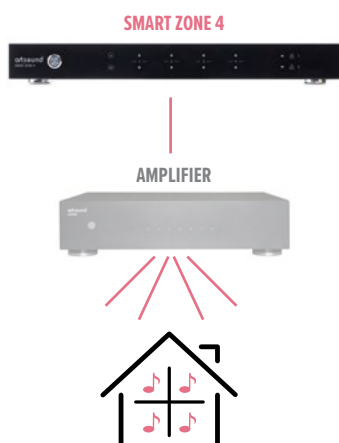

EXPANSIONS

STREAMING PRE-AMPLIFIER

1 ZONE

The **SMART STREAM** expands your existing music system into the world of streaming: internet radio, Spotify, Apple AirPlay etc. You pair it with an amplifier that can power multiple speakers in 1 zone. On top of that, the SMART STREAM has a whole range of inputs and outputs for all your other devices (TV, record player, laptop). You can operate it with your tablet or smartphone.

STREAMING PRE-AMPLIFIER

4 ZONES

The **SMART ZONE 4** is a streaming pre-amplifier for 4 zones/rooms. You pair it with a (multiroom) amplifier that can power multiple speakers in different zones, such as the AMP850. For each zone, you can choose any music source: internet radio, Spotify, Apple AirPlay ... and a whole range of inputs and outputs for all your other devices (TV, record player, laptop). You can operate it with your tablet or smartphone.

STREAMING AMPLIFIER

4 ZONES

The **SMART ZONE 4 AMP** is an all-in streaming amplifier that produces 2 x 50 watts for each of its four zones. For each zone, you can choose any music source: internet radio, Spotify, Apple AirPlay etc. and you'll find a whole range of inputs and outputs for all your other devices (TV, record player, laptop). You can operate it with your tablet or smartphone.