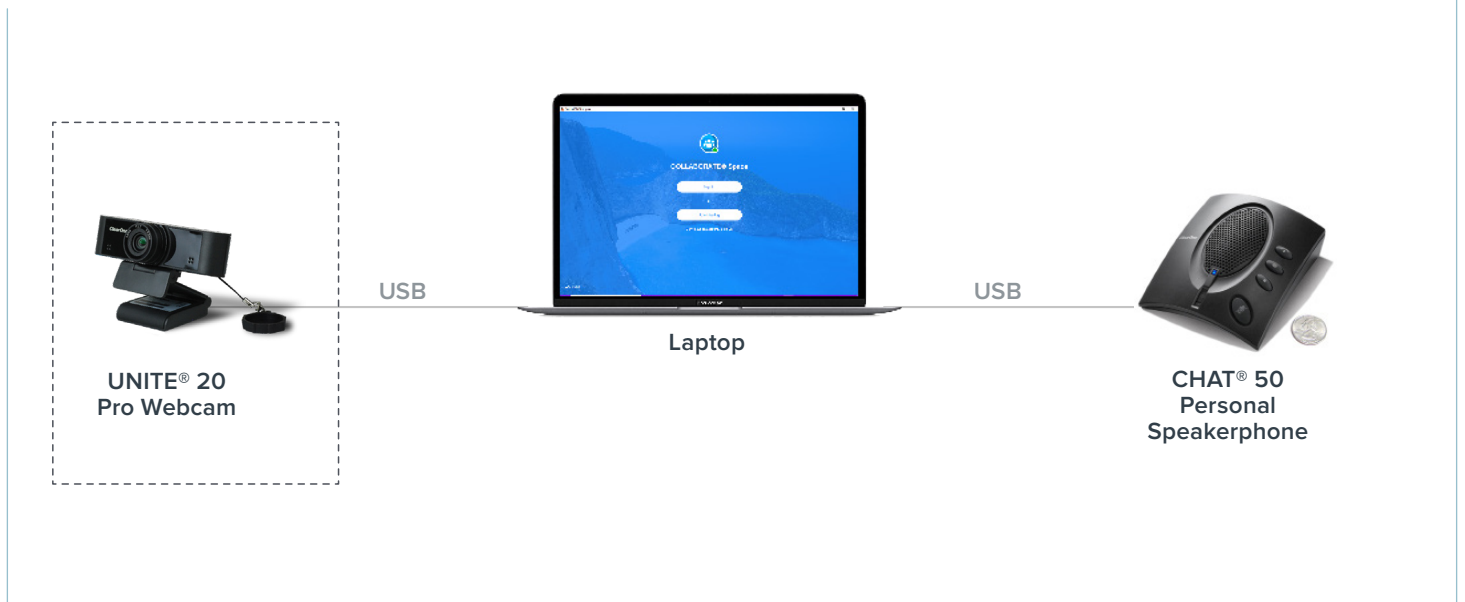

Aura Professional Home Office Solution

Dramatically enhances the audio and video experience for any **cloud-based video collaboration** application for your **professional home office**

Highlights

- ✦ Supports up to 1080p@30 Full HD.
- ✦ 120° ultra-wide angle field-of-view.
- ✦ Full-featured USB 2.0 interface, power supply, 2-channel USB video.
- ✦ Super-high SNR with advanced 2D and 3D noise reduction.
- ✦ Easily mounted on PC or laptop display.
- ✦ Use with PC or laptop and web conferencing applications such as ClearOne's COLLABORATE® Space, Microsoft® Teams, Zoom™, WebEx™, Google® Meet™, and others.
- ✦ FREE COLLABORATE® Space lifetime subscription — ClearOne's high quality, award winning cloud-based video collaboration application.
- ✦ Pair the new UNITE® 20 Pro Webcam with a ClearOne CHAT® 50 or CHAT® 150 USB speakerphone for the ultimate personal collaboration workspace for both high-quality video and audio.

Aura Professional Home Office Application

Complete your **UNITE® 20 Pro Webcam** setup by adding other ClearOne Aura products

Specifications

+ AUR-2100-020 UNITE® 20 Pro Webcam

INCLUDES

+ Free COLLABORATE® Space lifetime subscription

VIDEO

- + VIDEO FORMAT: 1080p@30fps/25fps, 720p30/25, 960x540p30/25, 640x360p30/25
- + Sensor: 1/2.7", CMOS, effective pixel: 2.07M
- + Scanning mode: Progressive
- + Lens: focus: f=2.8 mm, FOV: 120°
- + Focus mode: Auto Focus
- + Minimal illumination: 0.05 Lux @ (F1.8, AGC ON)
- + Shutter: 1/30 s – 1/10000 s
- + White balance: auto, indoor, outdoor, One-push, manual
- + Backlight compensation: supported
- + Digital noise reduction: 2D & 3D Digital Noise Reduction
- + Horizontal angle of view: wide angle up to 120°
- + Easy installation: equipped with damped rotary shaft bracket to fit almost any display, easy to install, stable and reliable