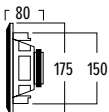

### DIMENSIONS

### TECHNICAL SPECIFICATIONS

range	<40m <sup>2</sup>
system	2-way coaxial
woofer	4" neodymium
tweeter	1" neodymium titanium dome
amp power	20 - 120W (recommended)
sensitivity	84dB
impedance	4 - 8Ω
frequency range	60Hz - 20kHz
dimensions cut-out (Ø)	150mm
dimensions (Ø x d)	175 x 80mm
weight / piece	1.2kg
composition	ABS / metal grill
colour	white
features	paintable grill
options	acoustic kit (KITR01) flush mount kit (FLKIT RO2040)