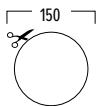

①

②

- ① swivel tweeter in an acoustic shell
- ② manual treble control

### DIMENSIONS

### TECHNICAL SPECIFICATIONS

range	<40m <sup>2</sup>
system	2-way coaxial
woofer	4" neodymium
tweeter	1" neodymium titanium dome
amp power	20 - 120W (recommended)
sensitivity	84dB
impedance	4 - 8Ω
frequency range	60Hz - 20kHz
dimensions cut-out (Ø)	150mm
dimensions (Ø x d)	175 x 80mm
weight / piece	1.2kg
composition	ABS / metal grill
colour	white
features	paintable grill
options	acoustic kit (KITR01) flush mount kit (FLKIT RO2040)