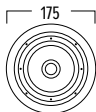

①

②

- ① swivel tweeter in an acoustic shell
- ② manual treble control

### DIMENSIONS

### TECHNICAL SPECIFICATIONS

range	<40m <sup>2</sup>
system	2-way coaxial
woofer	4" neodymium
tweeter	1" neodymium titanium dome
amp power	20 - 120W (recommended)
sensitivity	84dB
impedance	4 - 8Ω
frequency range	60Hz - 20kHz
dimensions cut-out (Ø)	150mm
dimensions (Ø x d)	175 x 80mm
weight / piece	1.2kg
composition	ABS / metal grill
colour	white
features	paintable grill
options	acoustic kit (KITR01) flush mount kit (FLKIT RO2040)